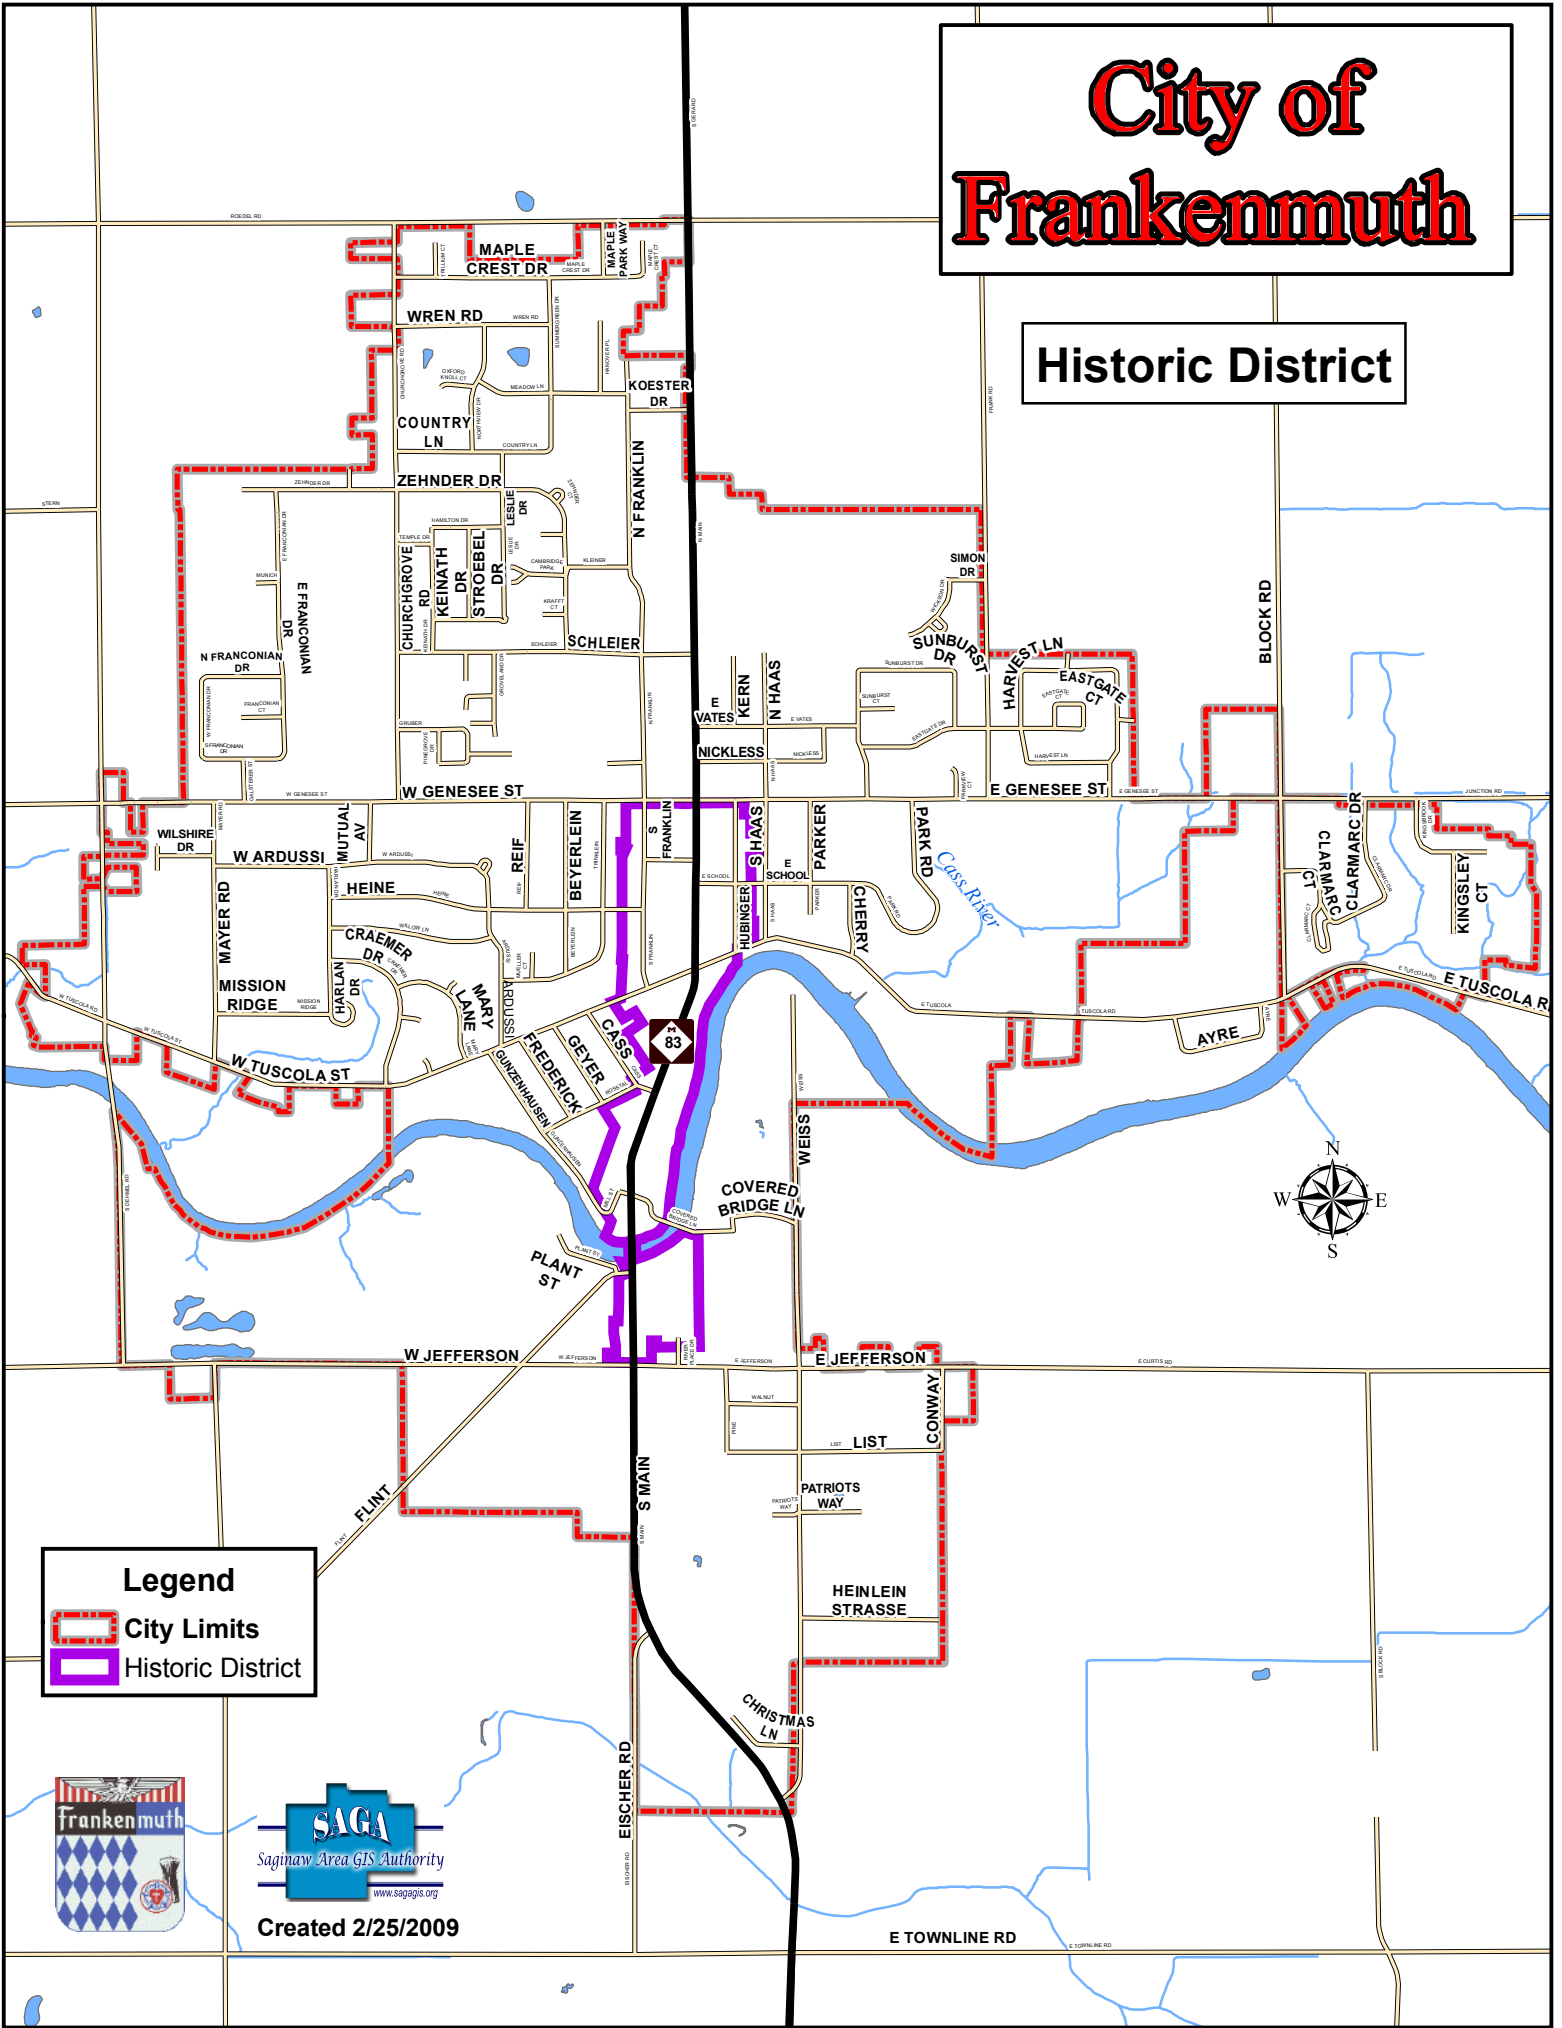

City of Frankenmuth

Historic District

Legend

- City Limits
- Historic District

Created 2/25/2009

E TOWNLIN RD